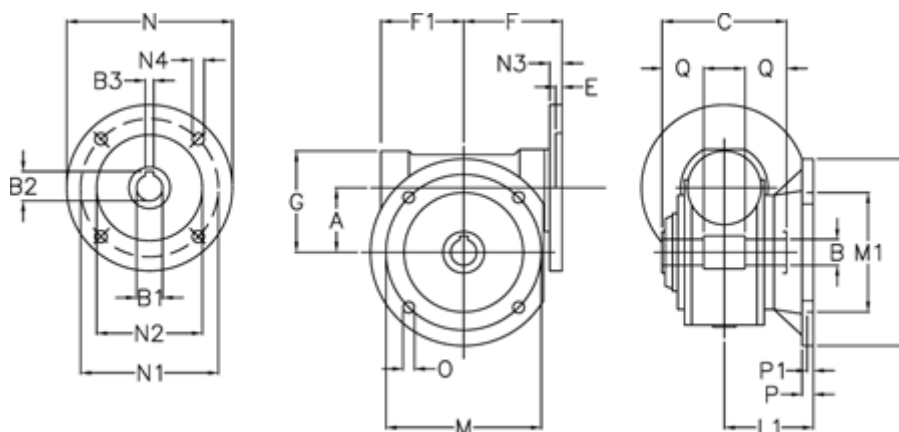

Data Sheet

Article number: 390213002054010

Description: Worm gear
VF 130-FC2-20-100B5, without lubrication

Measures

A	= 130	F1	= 154	N2	= 180
B	= 45 H7	G	= 195	N3	= 17
B1	E7 = 28	L	= 320	N4	= 13
B2	= 31.3	L1	= 137.5	O	= 16
B3	H9 = 8	M	= 255	P	= 20
C	= 165	M1	= 180	P1	= 12
E	= 0.5	N	= 250	Q	= 52.5
F	= 185	N1	= 215		